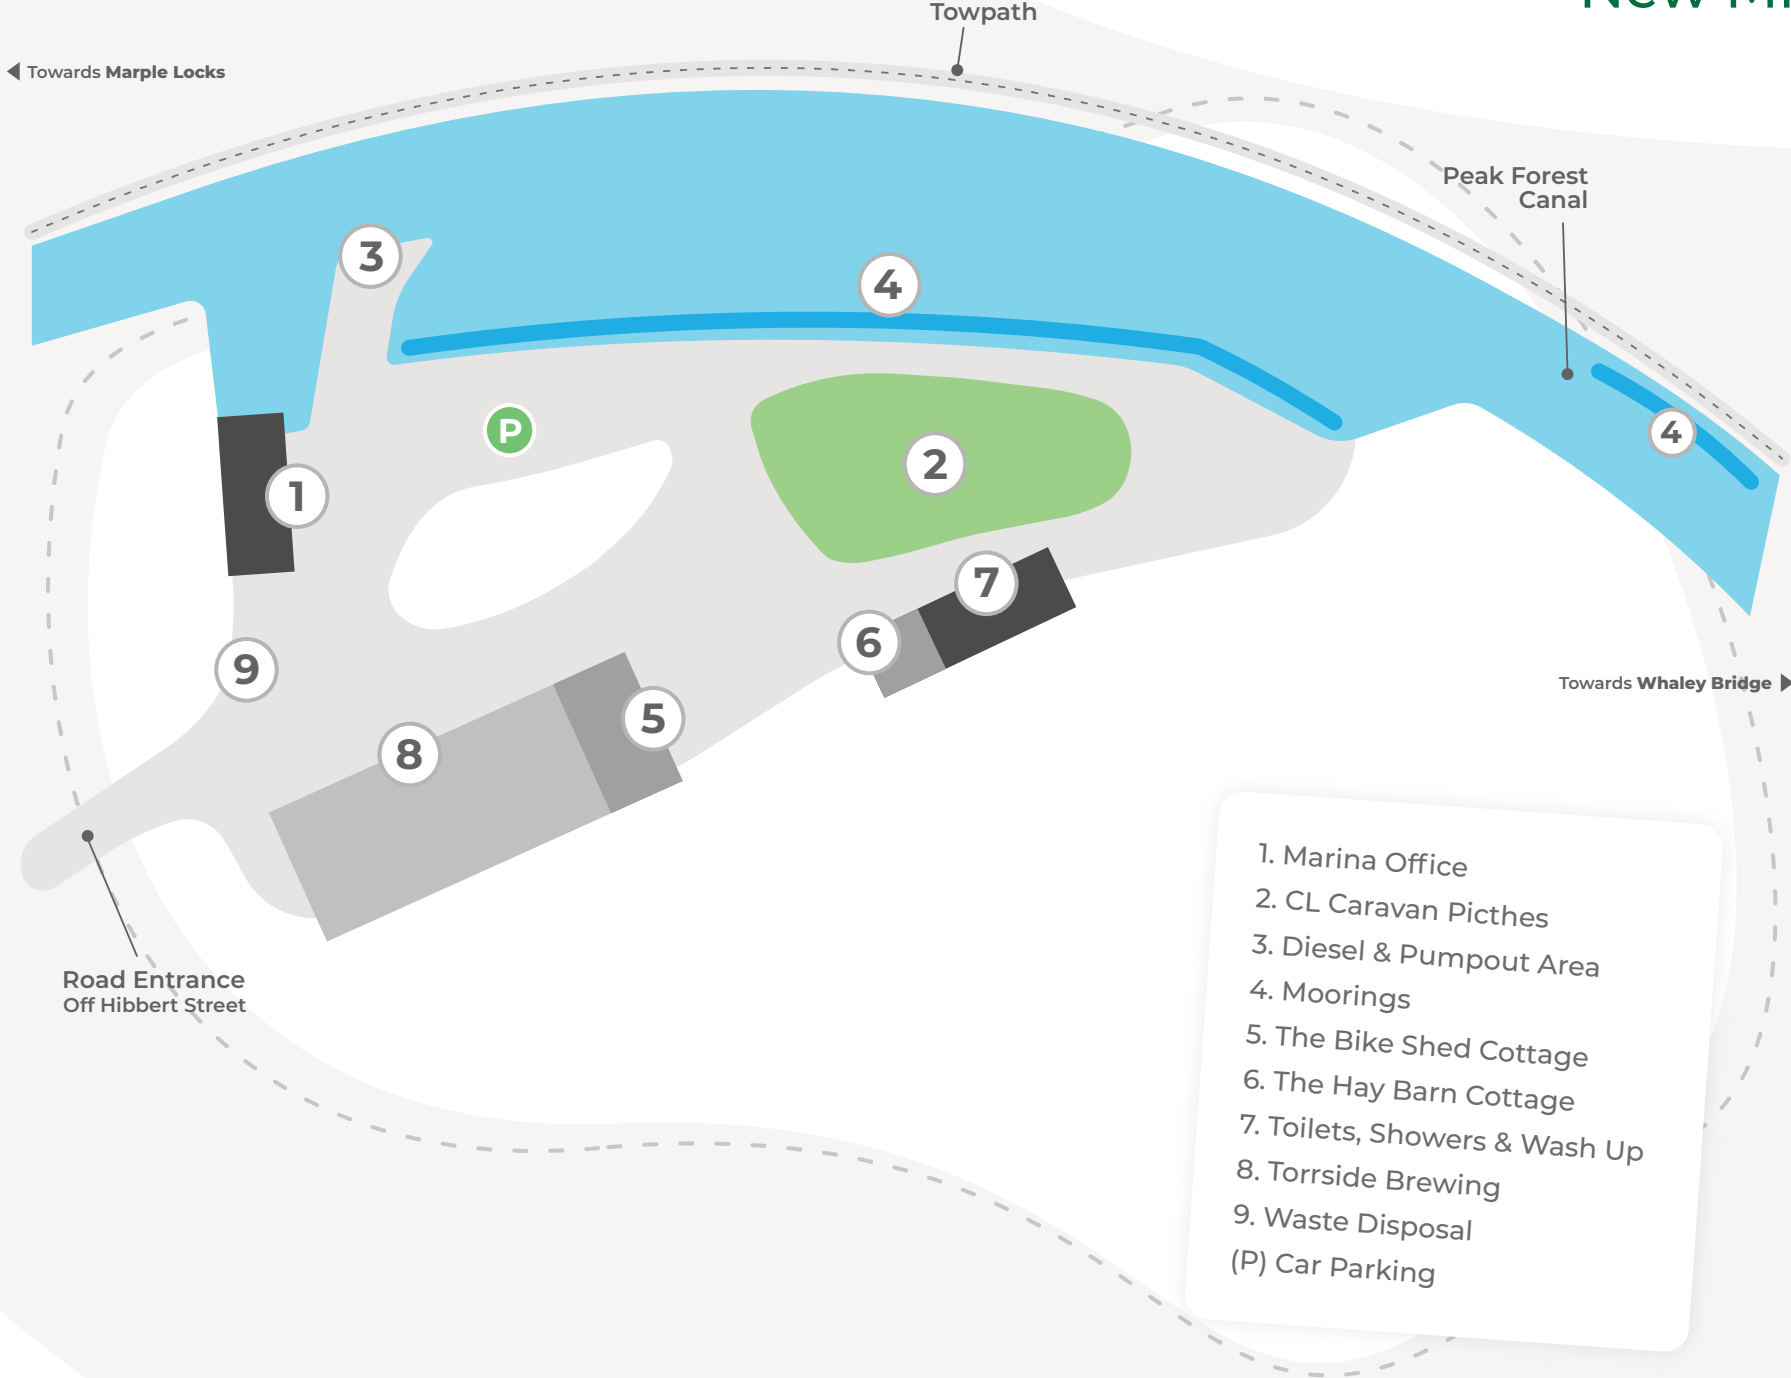

New Mills Marina Site Map

- 1. Marina Office
- 2. CL Caravan Pitches
- 3. Diesel & Pumpout Area
- 4. Moorings
- 5. The Bike Shed Cottage
- 6. The Hay Barn Cottage
- 7. Toilets, Showers & Wash Up
- 8. Torrside Brewing
- 9. Waste Disposal
- (P) Car Parking